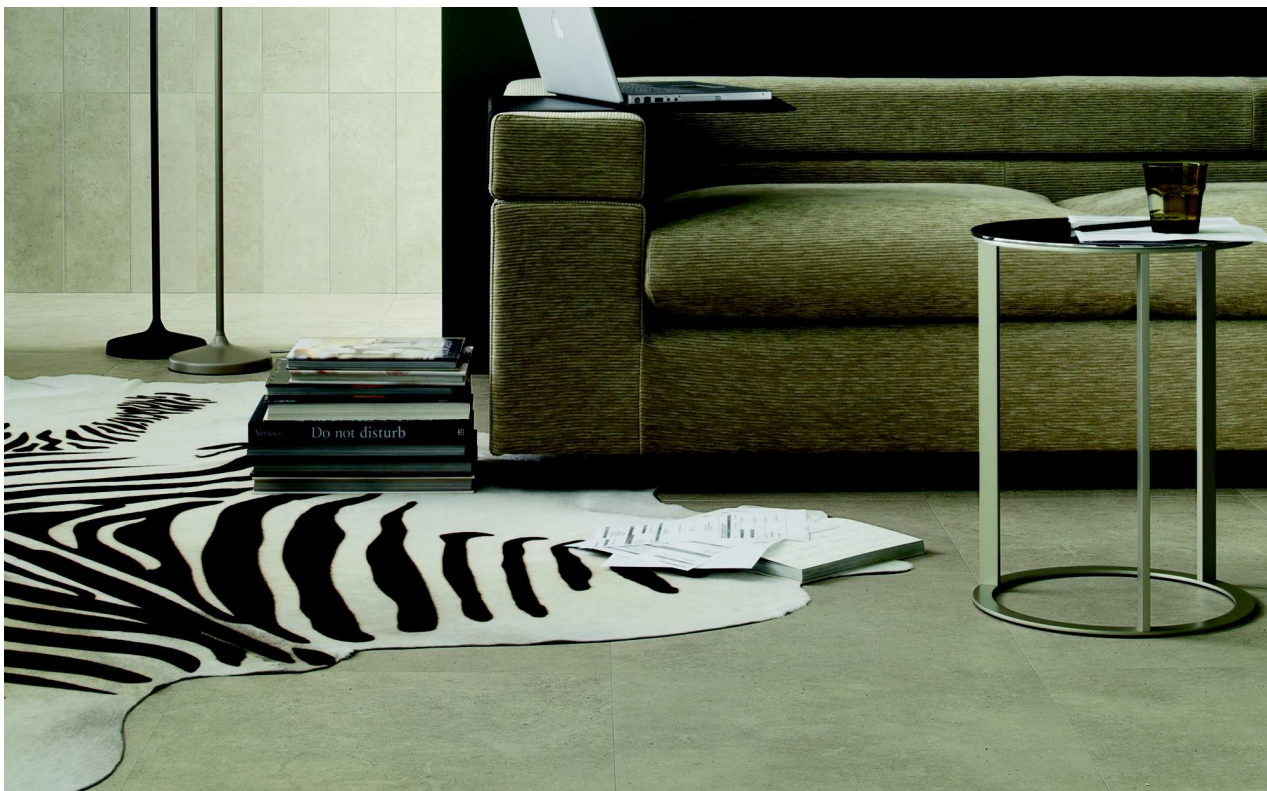

DESIGNER DATA SHEET

Cl/sfb	(4-)	Sg3

Card 1 of 1

July 2007

1

LE PIETRE

481 x 481
481 x 321
481 x 160

st nicolas

Availability:	Stock
Suitability:	Wall and Floor
Displayed:	Battersea & Tile Studio
Anti-Slip:	R9
Service:	Samples on request
Pricing:	On request

Downloads:

To download this and other images visit our website