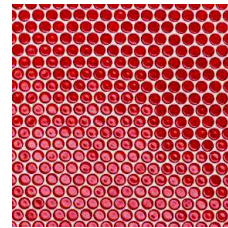

## PENNY ROUND MOSAIC

306 x 306 sheet size

white glossy glazed

white matt glazed

cobalt blue glossy

red glossy glazed

black matt glazed

mother of pearl  
glossy glazed

pastel grey matt  
unglazed

white matt  
unglazed

pastel blue matt  
unglazed

black matt  
unglazed

crazy mix glossy  
glazed

world's end tiles