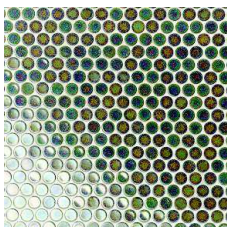

# DESIGNER DATA SHEET

Cl/sfb	(4-)	Sg3
--------	------	-----

Card 1 of 1

July 2007

1

## PENNY ROUND MOSAIC

306 x 306 sheet size

white glossy glazed

white matt glazed

cobalt blue glossy

red glossy glazed

black matt glazed

mother of pearl  
glossy glazed

pastel grey matt  
unglazed

white matt  
unglazed

pastel blue matt  
unglazed

black matt  
unglazed

crazy mix glossy  
glazed

world's end tiles