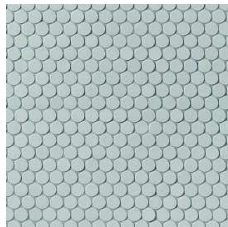

## PENNY ROUND MOSAIC

306 x 306 sheet size

white glossy glazed

white matt glazed

cobalt blue glossy

red glossy glazed

black matt glazed

mother of pearl  
glossy glazed